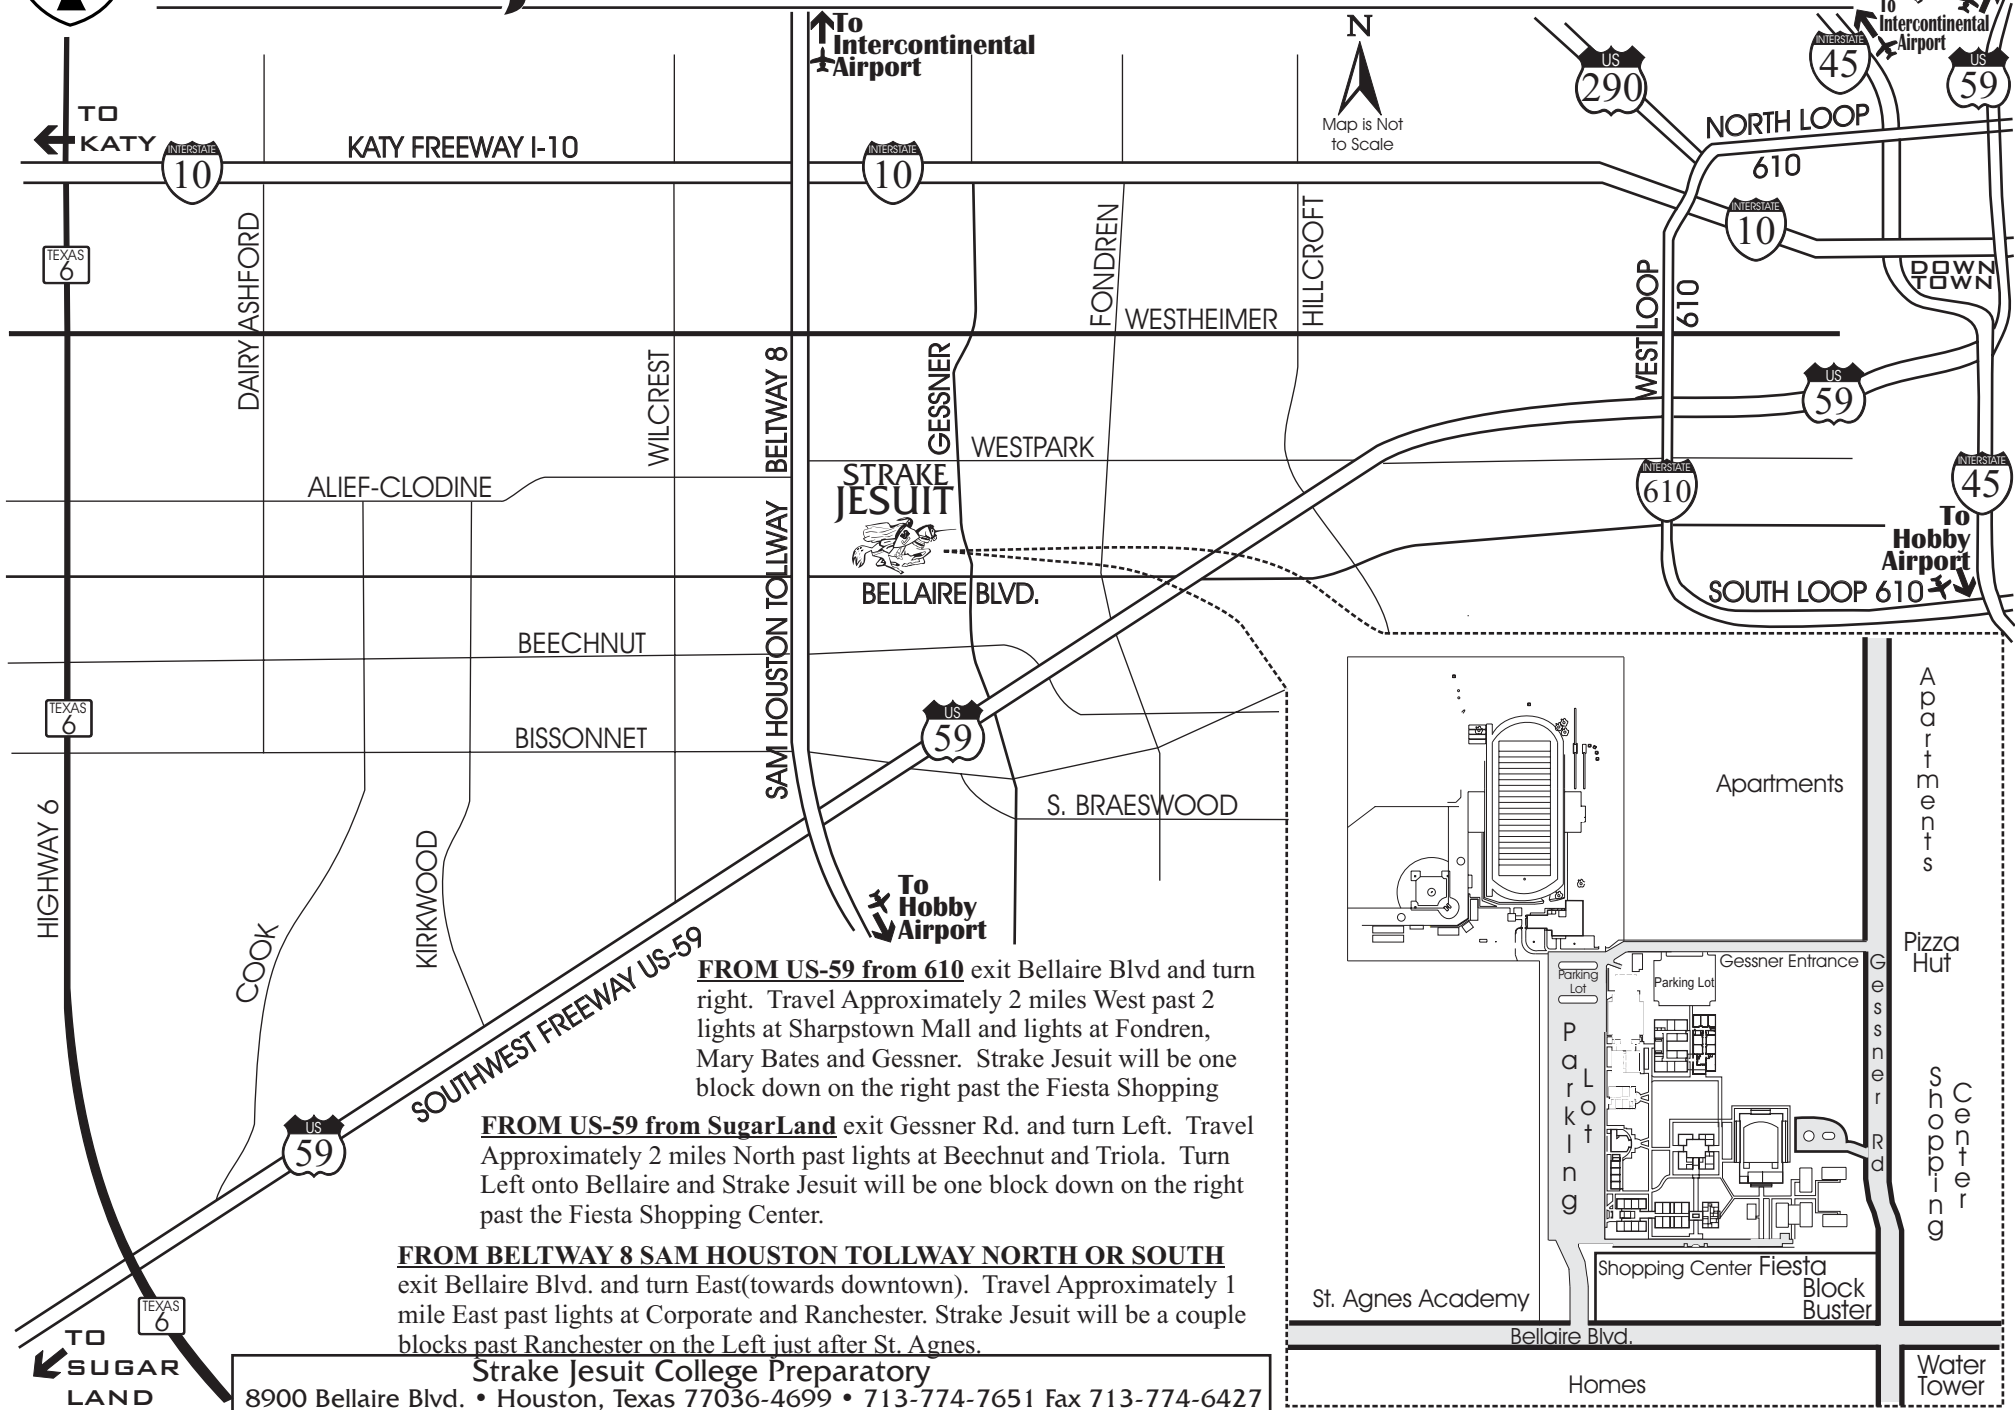

# STRAKE JESUIT COLLEGE PREPARATORY

**FROM US-59 from 610** exit Bellaire Blvd and turn right. Travel Approximately 2 miles West past 2 lights at Sharpstown Mall and lights at Fondren, Mary Bates and Gessner. Strake Jesuit will be one block down on the right past the Fiesta Shopping

**FROM US-59 from SugarLand** exit Gessner Rd. and turn Left. Travel Approximately 2 miles North past lights at Beechnut and Triola. Turn Left onto Bellaire and Strake Jesuit will be one block down on the right past the Fiesta Shopping Center.

**FROM BELTWAY 8 SAM HOUSTON TOLLWAY NORTH OR SOUTH** exit Bellaire Blvd. and turn East (towards downtown). Travel Approximately 1 mile East past lights at Corporate and Ranchester. Strake Jesuit will be a couple blocks past Ranchester on the Left just after St. Agnes.